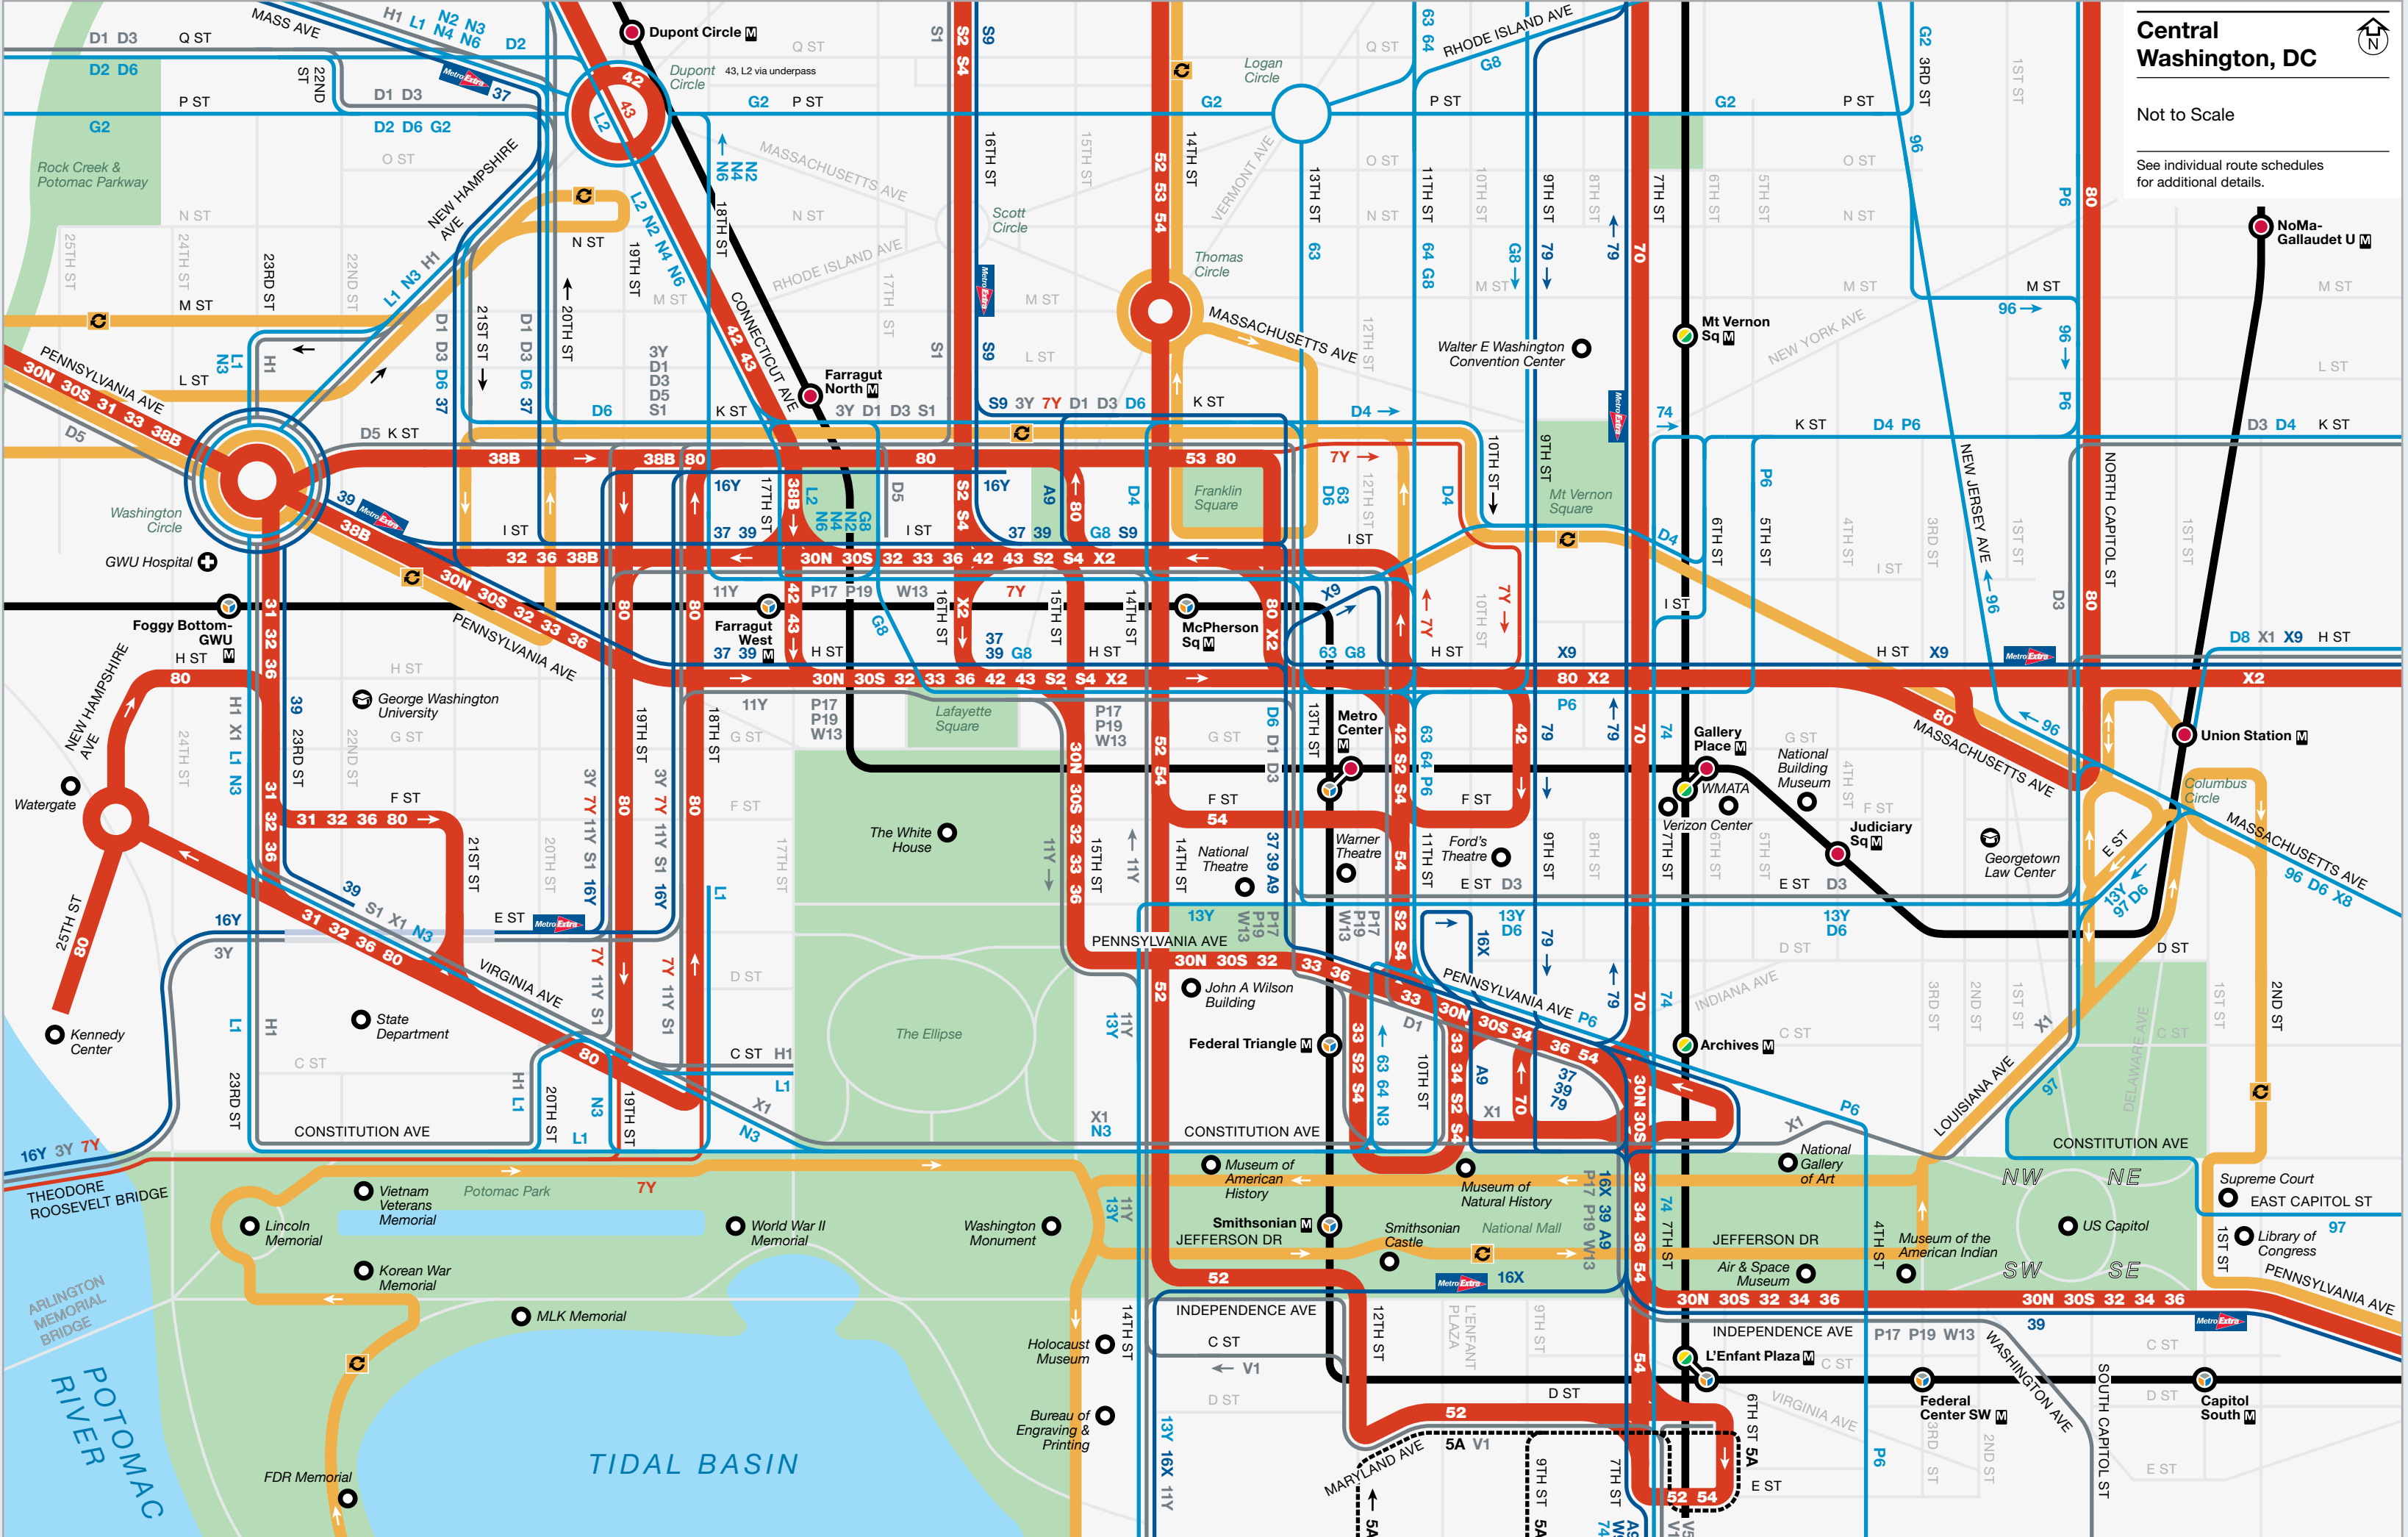

Know Your Quadrants!

Washington is divided into four quadrants. Many street names and intersections exist in more than one quadrant. Check the full address of your destination to be sure that you are off to the right quadrant!

Additional Services

These Metrobus routes operate at irregular times. For clarity, they are not shown on the map. Please refer to individual schedules for specific times and more information.

School Routes

- **A31/A32** Anacostia High School
- **A33** Anacostia High School
- **B61** Brookland Education Campus
- **C40** Capitol Hill Cluster
- **D31/D32/D33/D34** Deal Middle School
- **D51** Duke Ellington School of the Arts
- **E32** Eastern High School
- **H9** Archbishop Carroll High School
- **M31** McKinley High School
- **S35** Sousa Middle School
- **S41** Phelps High School
- **W45/W47** Wilson High School

Outside of Metrorail Service Hours

- **A33** Follows Route 90-92 and travels to Congress Heights via Stanton Rd SE.
- **A42** Follows Route A2 in Anacostia and then operates to/from Archives via M St SE/SW.
- **A46** Follows Route A6 in Anacostia and then operates to/from Archives via M St SE/SW.
- **A48** Follows Route A8 in Anacostia and then operates to/from Archives via M St SE/SW.
- **A75** Follows Route J12 in Prince George's County then operates to/from Potomac Ave.
- **K11** Follows Route K12 in Prince George's County then operates to/from Potomac Ave.