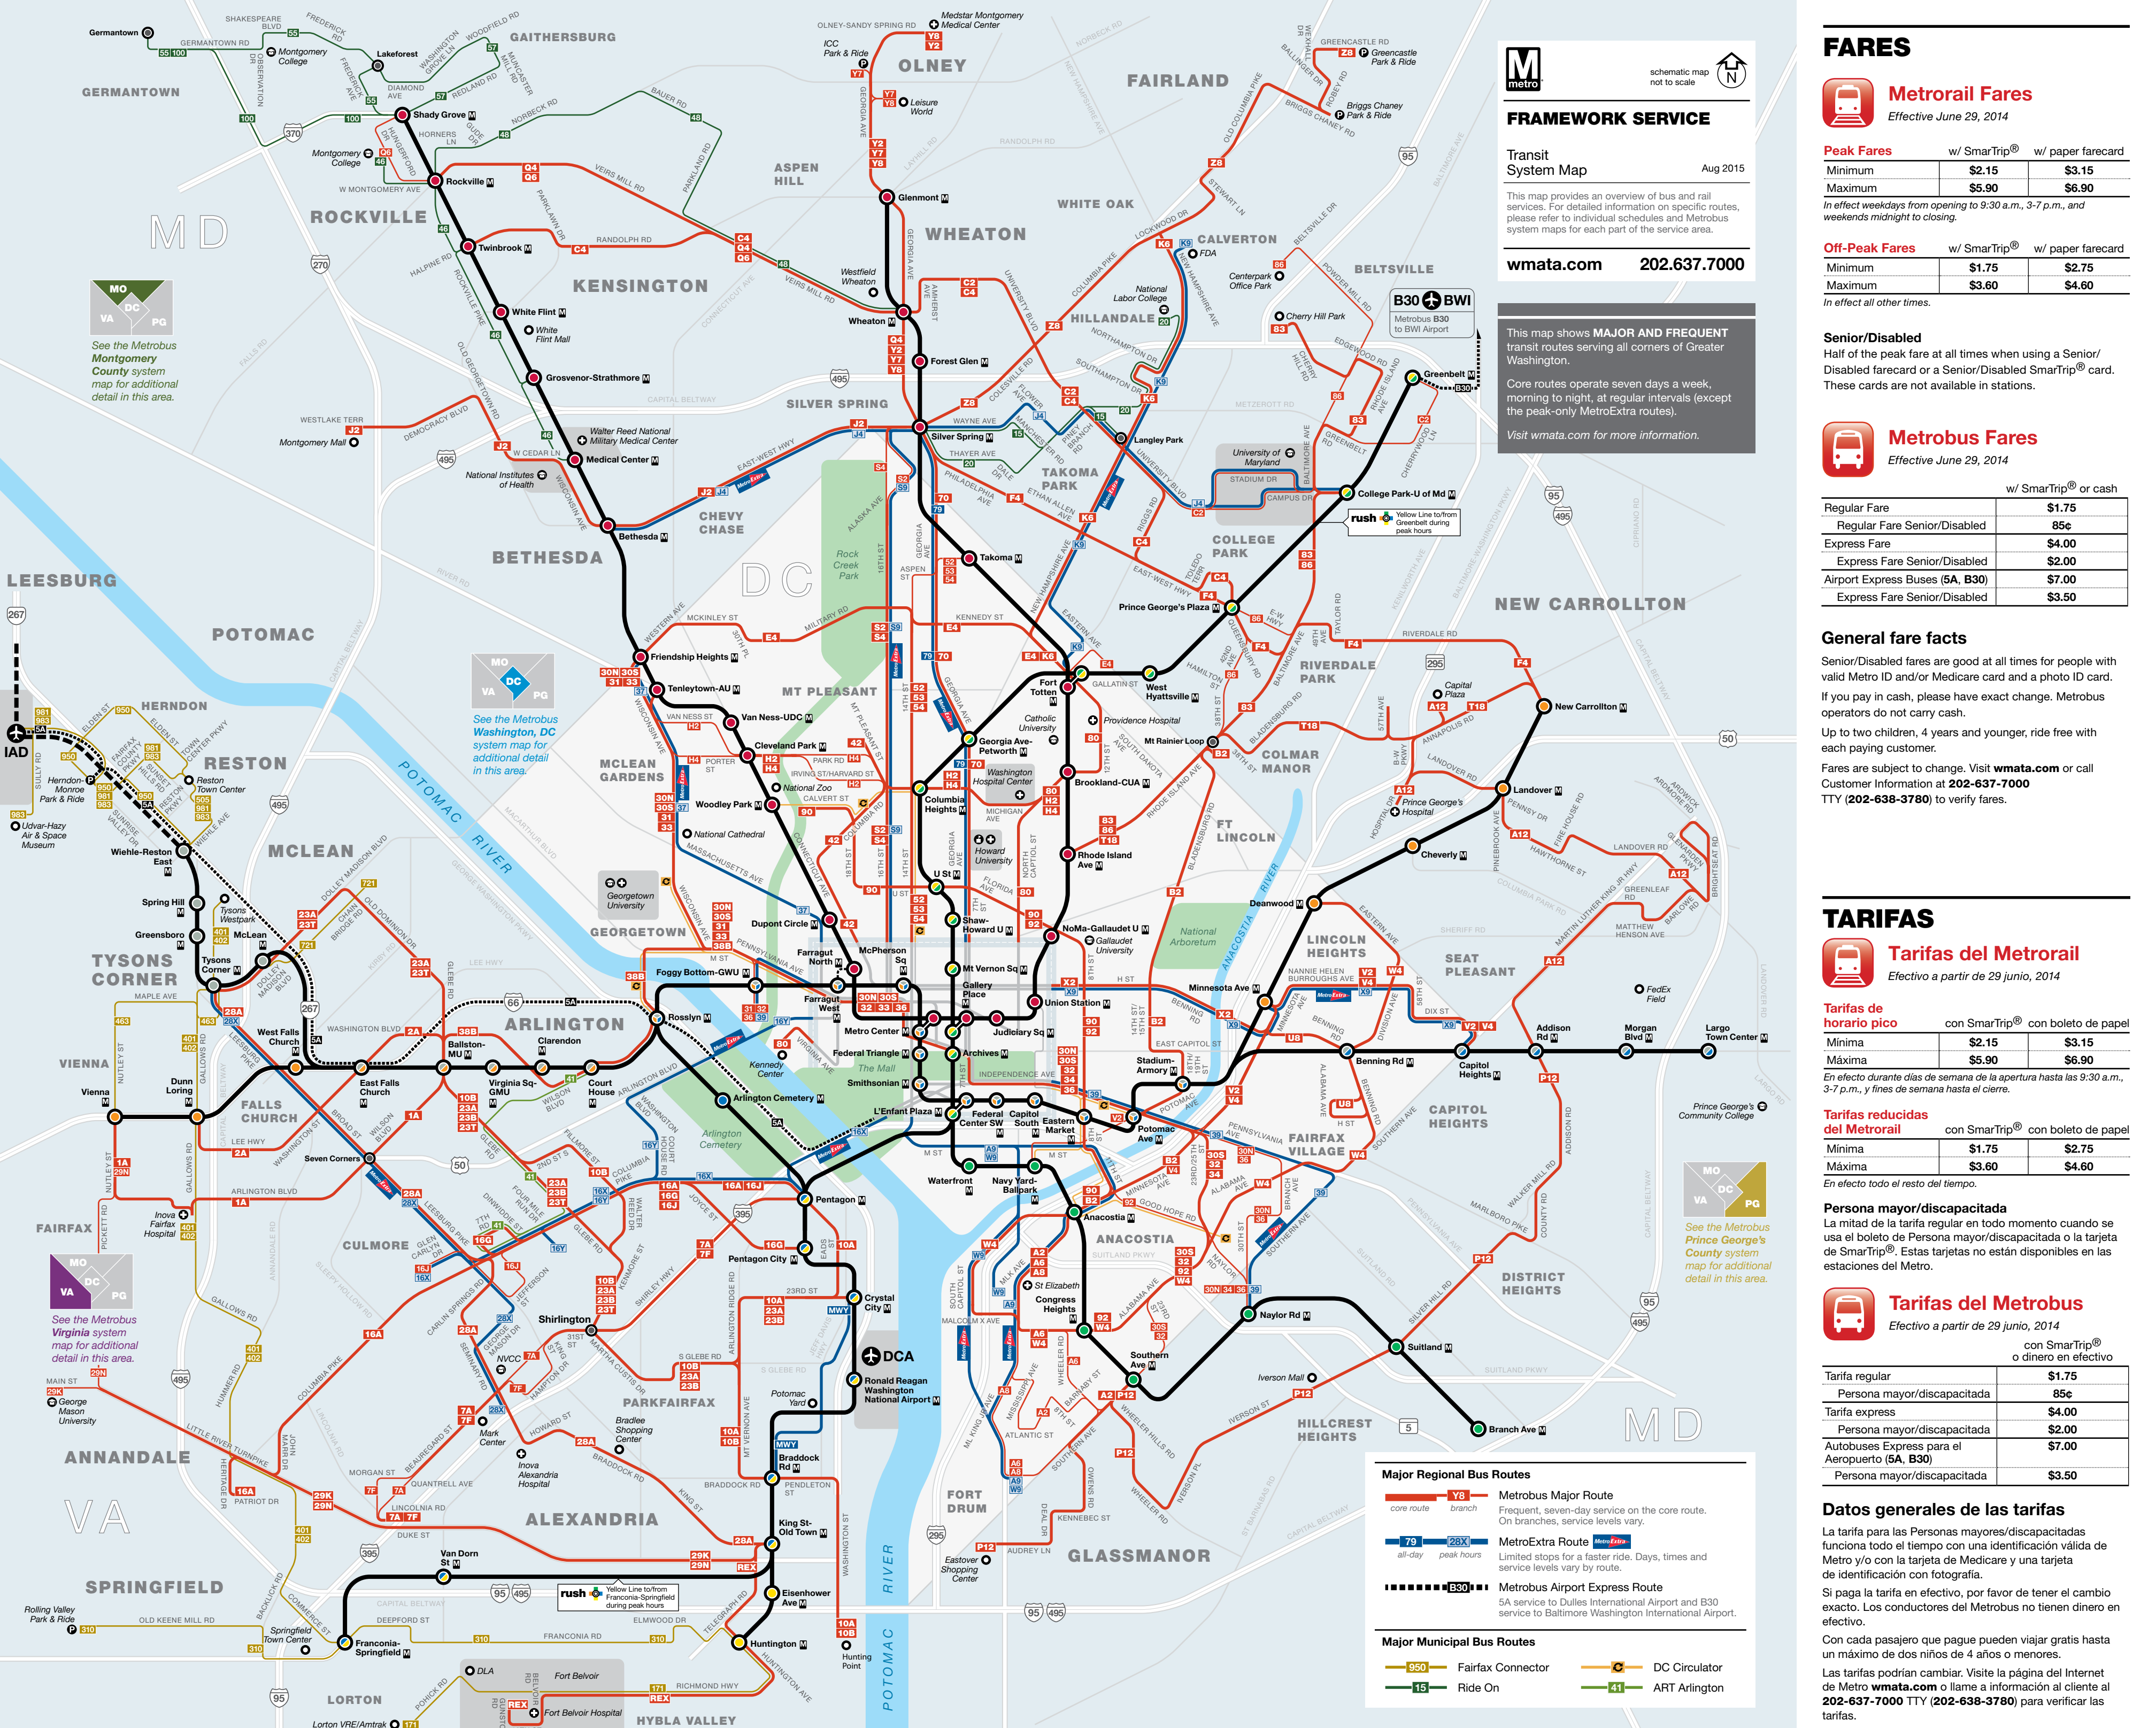

FRAMEWORK SERVICE

Transit System Map Aug 2015

This map provides an overview of bus and rail services. For detailed information on specific routes, please refer to individual schedules and Metrobus system maps for each part of the service area.

wmata.com 202.637.7000

This map shows MAJOR AND FREQUENT transit routes serving all corners of Greater Washington.

Core routes operate seven days a week, morning to night, at regular intervals (except the peak-only MetroExtra routes).

Visit wmata.com for more information.

FARES

Metrorail Fares

Effective June 29, 2014

	w/ SmarTrip®	w/ paper farecard
Minimum	$2.15	$3.15
Maximum	$5.90	$6.90

In effect weekdays from opening to 9:30 a.m., 3-7 p.m., and weekends midnight to closing.

Off-Peak Fares

	w/ SmarTrip®	w/ paper farecard
Minimum	$1.75	$2.75
Maximum	$3.60	$4.60

In effect all other times.

Senior/Disabled

Half of the peak fare at all times when using a Senior/Disabled farecard or a Senior/Disabled SmarTrip® card. These cards are not available in stations.

Metrobus Fares

Effective June 29, 2014

	w/ SmarTrip® or cash
Regular Fare	$1.75
Regular Fare Senior/Disabled	85¢
Express Fare	$4.00
Express Fare Senior/Disabled	$2.00
Airport Express Buses (A, B30)	$7.00
Express Fare Senior/Disabled	$3.50

General fare facts

Senior/Disabled fares are good at all times for people with valid Metro ID and/or Medicare card and a photo ID card. If you pay in cash, please have exact change. Metrobus operators do not carry cash.

Up to two children, 4 years and younger, ride free with each paying customer.

Fares are subject to change. Visit wmata.com or call Customer Information at 202-637-7000 TTY (202-638-3780) to verify fares.

TARIFAS

Tarifas del Metrorail

Efectivo a partir de 29 junio, 2014

Tarifas de horario pico	con SmarTrip® con boleto de papel
Mínima	$2.15 $3.15
Máxima	$5.90 $6.90

En efecto durante días de semana de la apertura hasta las 9:30 a.m., 3-7 p.m., y fines de semana hasta el cierre.

Tarifas reducidas del Metrorail

con SmarTrip® con boleto de papel	
Mínima	$1.75 $2.75
Máxima	$3.60 $4.60

En efecto todo el resto del tiempo.

Persona mayor/discapacitada

La mitad de la tarifa regular en todo momento cuando se usa el boleto de Persona mayor/discapacitada o la tarjeta de SmarTrip®. Estas tarjetas no están disponibles en las estaciones del Metro.

Tarifas del Metrobus

Efectivo a partir de 29 junio, 2014

	con SmarTrip® o dinero en efectivo
Tarifa regular	$1.75
Persona mayor/discapacitada	85¢
Tarifa express	$4.00
Persona mayor/discapacitada	$2.00
Autobuses Express para el Aeropuerto (A, B30)	$7.00
Persona mayor/discapacitada	$3.50