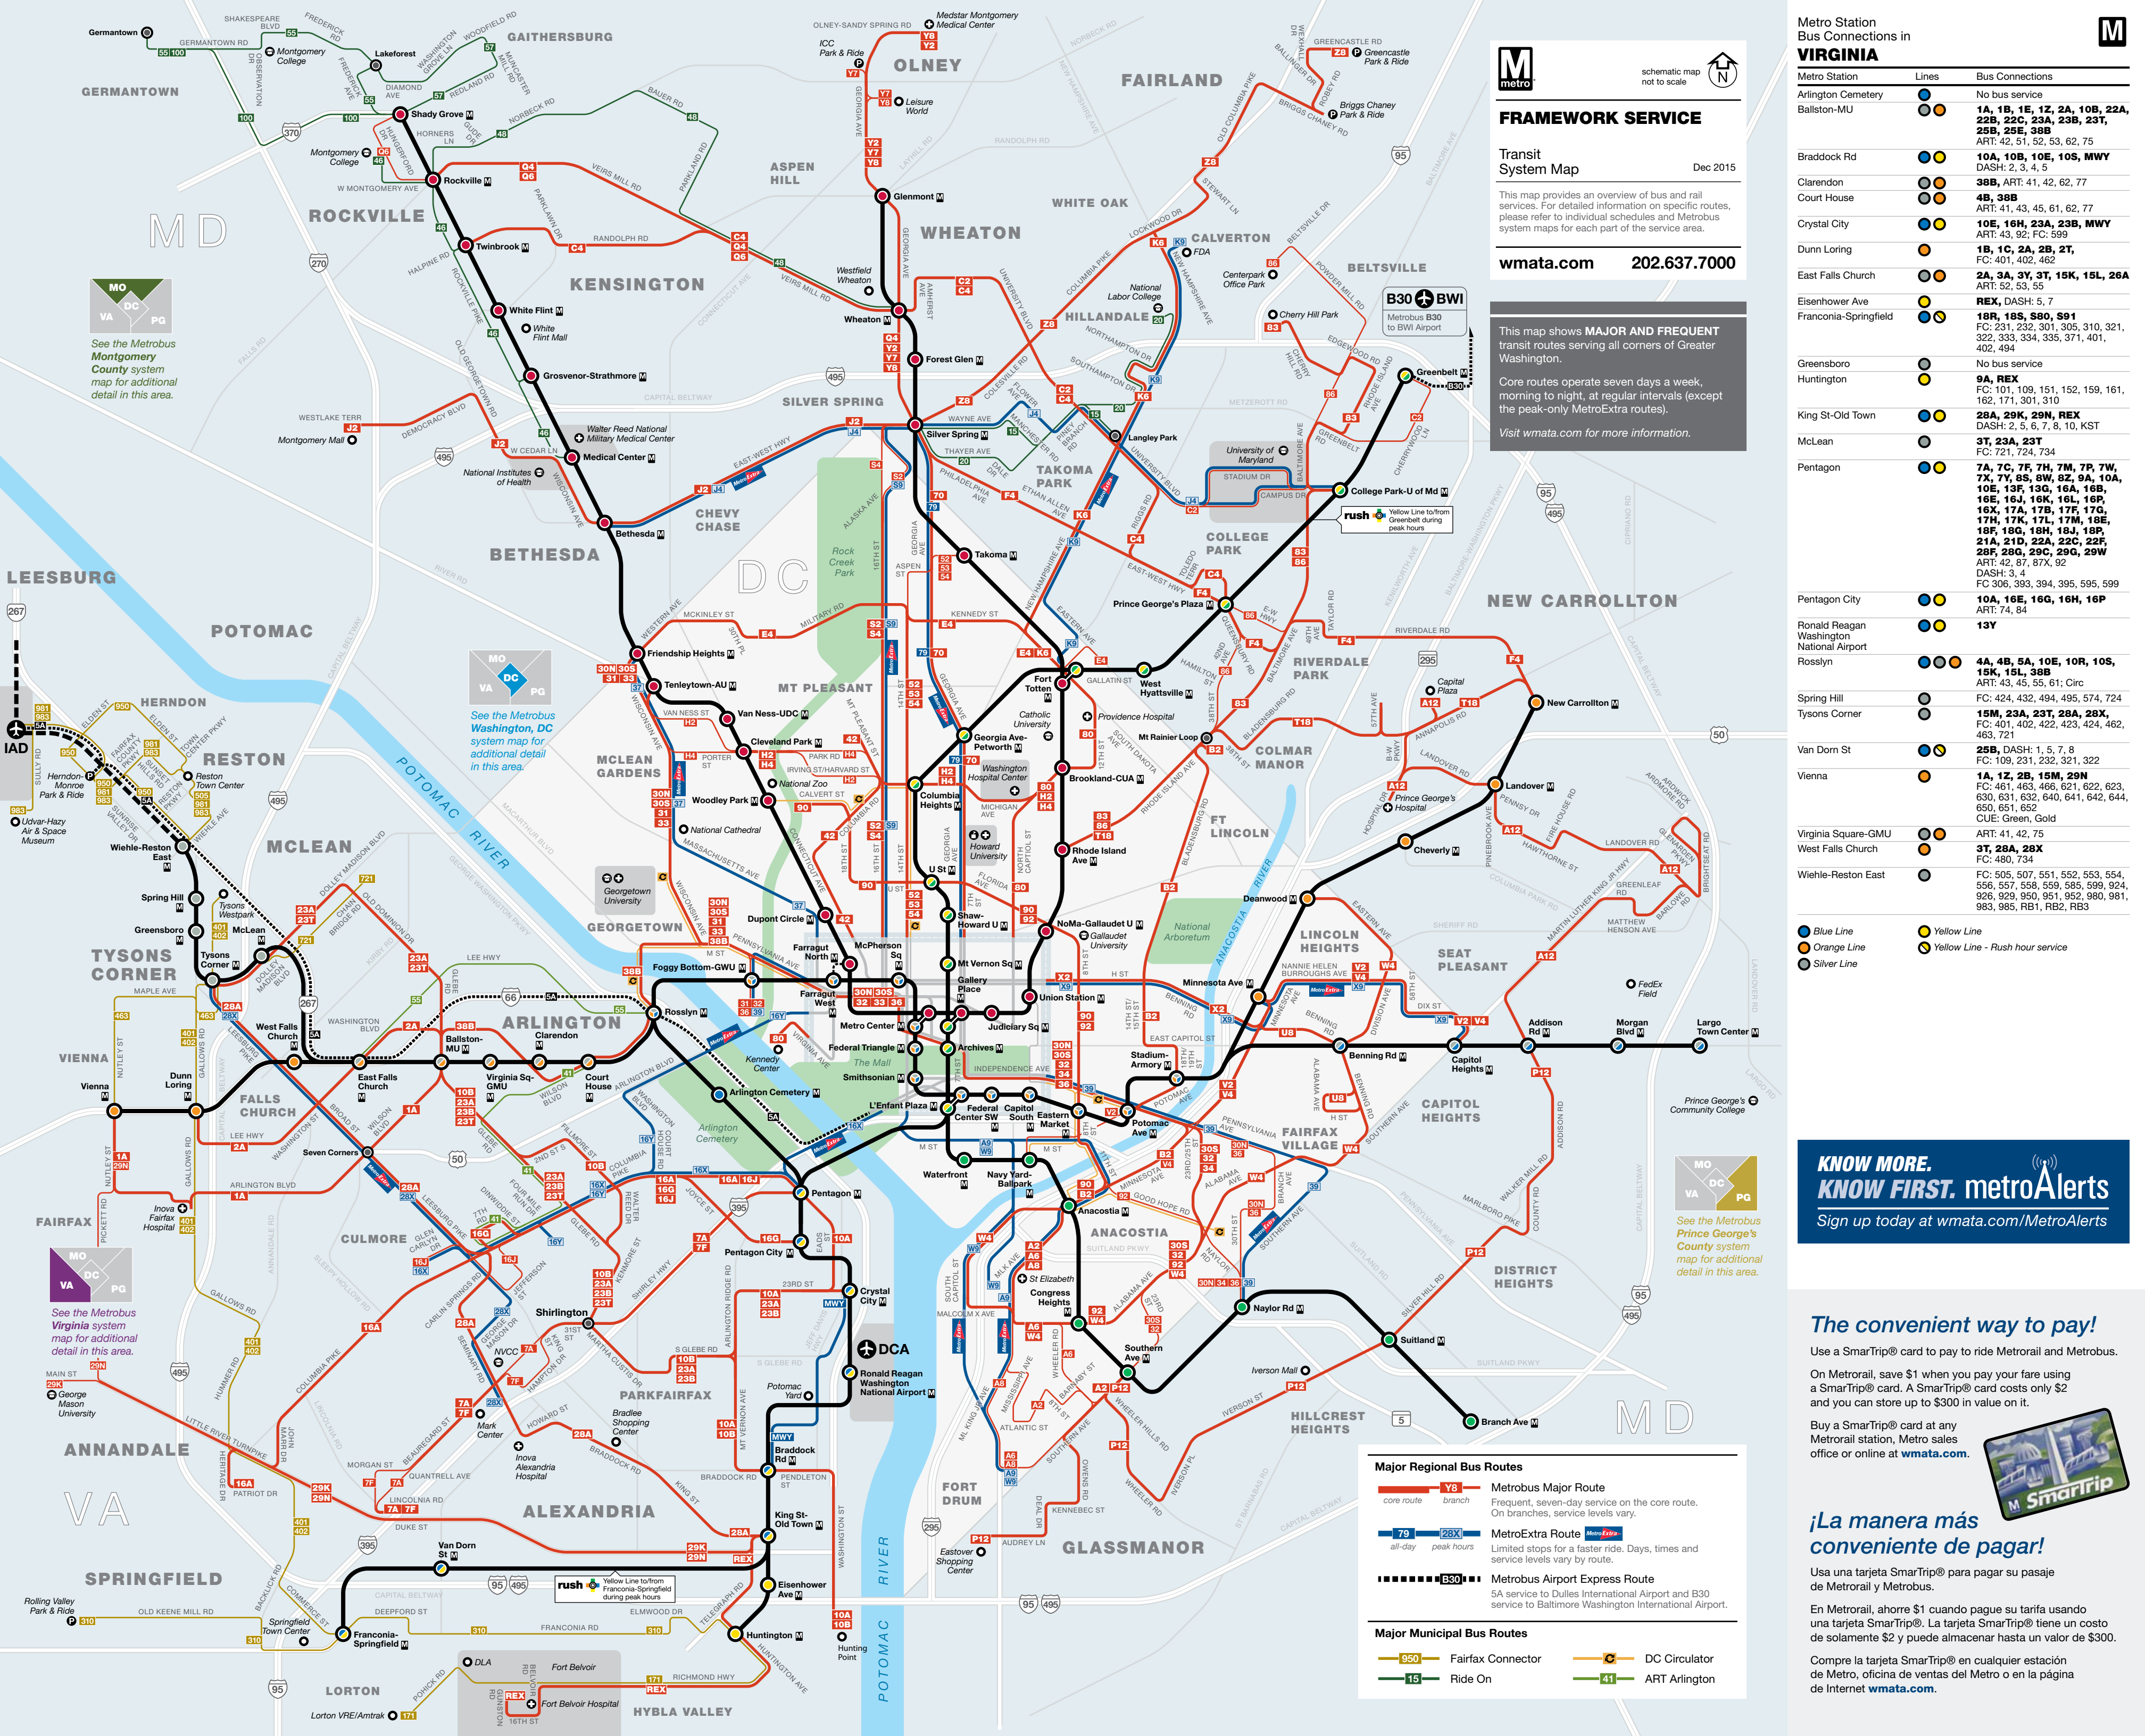

Route	Between/and	Peak	Mid	Evening	SAT	SUN/HOL
JEFF DAVIS HWY LINE	29C Pentagon / GMU	.	.	.	.	.
10A PENTAGON HUNTING POINT	10A Pentagon / Huntington	.	.	.	.	.
10B PENTAGON BRADDOCK RD	10B Pentagon / Braddock Rd	.	.	.	.	.
10R ROSSLYN HUNTING POINT	10R Rosslyn / Huntington	.	.	.	.	.
10S ROSSLYN BRADDOCK RD	10S Rosslyn / Braddock Rd	.	.	.	.	.
HUNTING POINT-BALSTON LINE	10B Pentagon / Huntington	.	.	.	.	.
10B BALSTON HUNTING POINT	10B Pentagon / Huntington	.	.	.	.	.
MT VERNON EXPRESS LINE	11Y Mt Vernon / Potomac Park	.	.	.	.	.
ARLINGTON-UNITED STATION LINE	13Y Union Station / Reagan National Airport	.	.	.	.	.
CHAIN BRIDGE RD LINE	15K Rosslyn / East Falls Church	.	.	.	.	.
15L ROSSLYN EAST FALLS CHURCH	15L Rosslyn / East Falls Church	.	.	.	.	.
GEORGE MASON UNIVERSITY LINE	15R Tyson's Corner / George Mason University	.	.	.	.	.
COLUMBIA PIKE LINE	16A Pentagon / Annandale	.	.	.	.	.
16B PENTAGON ANNANDALE	16B Pentagon / Annandale	.	.	.	.	.
16C BALSTON-MU HUNTING POINT	16C Balston-MU / Huntington	.	.	.	.	.
16D PENTAGON ANNANDALE	16D Pentagon / Annandale	.	.	.	.	.
16E PENTAGON CULMORE	16E Pentagon / Culmore	.	.	.	.	.
16F PENTAGON CULMORE	16F Pentagon / Culmore	.	.	.	.	.
COLUMBIA HEIGHTS WEST LINE	16G Pentagon City / Columbia Heights West	.	.	.	.	.
16H PENTAGON CITY COLUMBIA HEIGHTS WEST	16H Pentagon City / Columbia Heights West	.	.	.	.	.
16K CRYSTAL CITY SKYLINE CITY	16K Crystal City / Skyline City	.	.	.	.	.
COLUMBIA PIKE-ANNANDALE LINE	16L Pentagon / Annandale	.	.	.	.	.
CULMORE-FEDERAL TRIANGLE METROEXTRA	16X Federal Triangle / Culmore	.	.	.	.	.
COLUMBIA PIKE-MCPHERSON SQ METROEXTRA	16Y McPherson Square / Barcroft	.	.	.	.	.
KINGS PARK LINE	17G Pentagon / GMU	.	.	.	.	.
17H PENTAGON KINGS PARK WEST	17H Pentagon / Kings Park West	.	.	.	.	.
17K PENTAGON KINGS PARK WEST	17K Pentagon / Kings Park West	.	.	.	.	.
17L PENTAGON BURKE	17L Pentagon / Burke	.	.	.	.	.
SPRINGFIELD LINE	18E Pentagon / Springfield	.	.	.	.	.
18F PENTAGON SPRINGFIELD	18F Pentagon / Springfield	.	.	.	.	.
ORANGE HUNT LINE	18G Pentagon / Rolling Valley P&R	.	.	.	.	.
18H PENTAGON ORANGE HUNT	18H Pentagon / Orange Hunt	.	.	.	.	.
18J PENTAGON ROLLING VALLEY P&R	18J Pentagon / Rolling Valley P&R	.	.	.	.	.
BURKE CENTRE LINE	18P Pentagon / Burke Centre	.	.	.	.	.
18R FRANCIA-SPRINGFIELD BURKE CENTRE	18R Francia-Springfield / Burke Centre	.	.	.	.	.
18S FRANCIA-SPRINGFIELD BURKE CENTRE	18S Francia-Springfield / Burke Centre	.	.	.	.	.
LANDMARK LINE	21A Pentagon / Landmark	.	.	.	.	.
21D PENTAGON LANDMARK	21D Pentagon / Landmark	.	.	.	.	.
BARCROFT'S FAIRLINGTON LINE	22A Ballston-MU / Pentagon	.	.	.	.	.
22B BALLSTON-MU BARCROFT	22B Ballston-MU / Barcroft	.	.	.	.	.
22C BALLSTON-MU PENTAGON	22C Ballston-MU / Pentagon	.	.	.	.	.
22F PENTAGON NVCC ALEXANDRIA	22F Pentagon / NVCC Alexandria	.	.	.	.	.
MCPHERSON SQUARE METROEXTRA	16Y McPherson Square / Barcroft	.	.	.	.	.
MCLEAN-CRYSTAL CITY LINE	23A Crystal City / Tysons Corner	.	.	.	.	.
23B CRYSTAL CITY BALLSTON-MU	23B Crystal City / Ballston-MU	.	.	.	.	.
23C PENTAGON SKYLINE CITY	23C Pentagon / Skyline City	.	.	.	.	.
LANDMARK-BALSTON LINE	25B Ballston-MU / Van Dom St	.	.	.	.	.
ANNANDALE-EAST FALLS CHURCH LINE	26A NVCC Annandale / East Falls Church	.	.	.	.	.
LEESBURG PIKE LINE	28A King St-Old Town / Tysons Corner	.	.	.	.	.
SKYLINE CITY LINE	28F Pentagon / Skyline City	.	.	.	.	.
28G PENTAGON SKYLINE CITY	28G Pentagon / Skyline City	.	.	.	.	.
LEESBURG PIKE METROEXTRA	28X Mark Center / Tysons Corner	.	.	.	.	.
ANNANDALE	29C Pentagon / NVCC Annandale	.	.	.	.	.
29G PENTAGON ANNANDALE	29G Pentagon / Annandale	.	.	.	.	.
29W PENTAGON NVCC ANNANDALE	29W Pentagon / NVCC Annandale	.	.	.	.	.
LITTLE RIVER TURNPIKE LINE	29K King St-Old Town / GMU	.	.	.	.	.
29L KING ST-OLD TOWN VIENNA	29L King St-Old Town / Vienna	.	.	.	.	.
29N KING ST-OLD TOWN VIENNA	29N King St-Old Town / Vienna	.	.	.	.	.
BALSTON-FAIRFAX SQ LINE	30B Ballston-MU / Fairfax Sq	.	.	.	.	.
30C BALSTON-MU FAIRFAX WEST	30C Ballston-MU / Fairfax West	.	.	.	.	.
METROTRAM POTOMAC YARD LINE	30F Crystal City / Braddock Rd	.	.	.	.	.
30G RICHMOND HWY EXPRESS	30G King St-Old Town / Fort Belvoir	.	.	.	.	.
TAGS SPRINGFIELD	30H F-Springfield / Metro Park	.	.	.	.	.
30I F-Springfield / Springfield Mall	30I F-Springfield / Springfield Mall	.	.	.	.	.
MUNICIPAL ROUTES						
DC CIRCULATOR	Rosslyn / Dupont Circle	.	.	.	.	.
ART - ARLINGTON TRANSIT	41 Court House	.	.	.	.	.